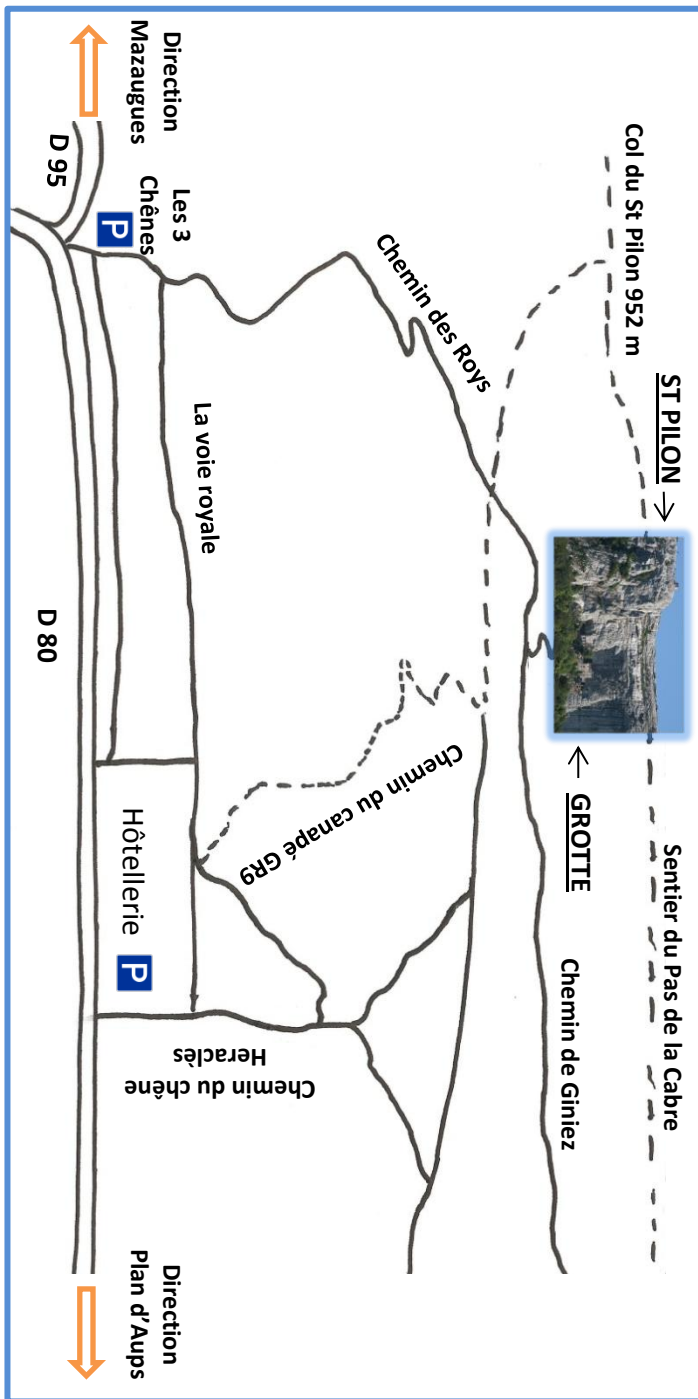

PHONE :

25€ member

From 50 € member benefactor

Donations are eligible for a tax rebate

20 km

BASILIQUE – GROTTES SAINTE-MARIE-MADELEINE

Association des Amis de la Basilique

Sainte Marie-Madeleine de Saint-Maximin